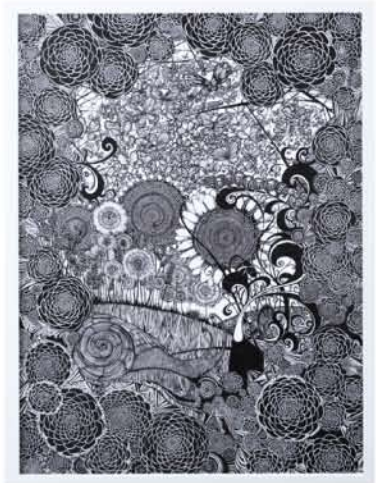

SERIGRAPHS

100% archival paper
hand-pulled by the artist
museum grade packing

DIGITAL PRINTS

100% archival paper
museum grade packing

CONTACT

contact@tonyhong.net

birdcage
22" x 30"
serigraph
edition of 100

summit
13" x 30"
serigraph
edition of 100

manifest
22" x 30"
serigraph
edition of 100

hourglass
18" x 24"
serigraph
edition of 100

marigolds
18" x 24"
serigraph
edition of 100

tree rings
18" x 24"
serigraph
edition of 100

dream in black and white

18" x 24"
serigraph
edition of 100

butterfly

18" x 24"
serigraph
edition of 100

bird and the bee

18" x 24"
serigraph
edition of 100

mother's reach

30" x 40"