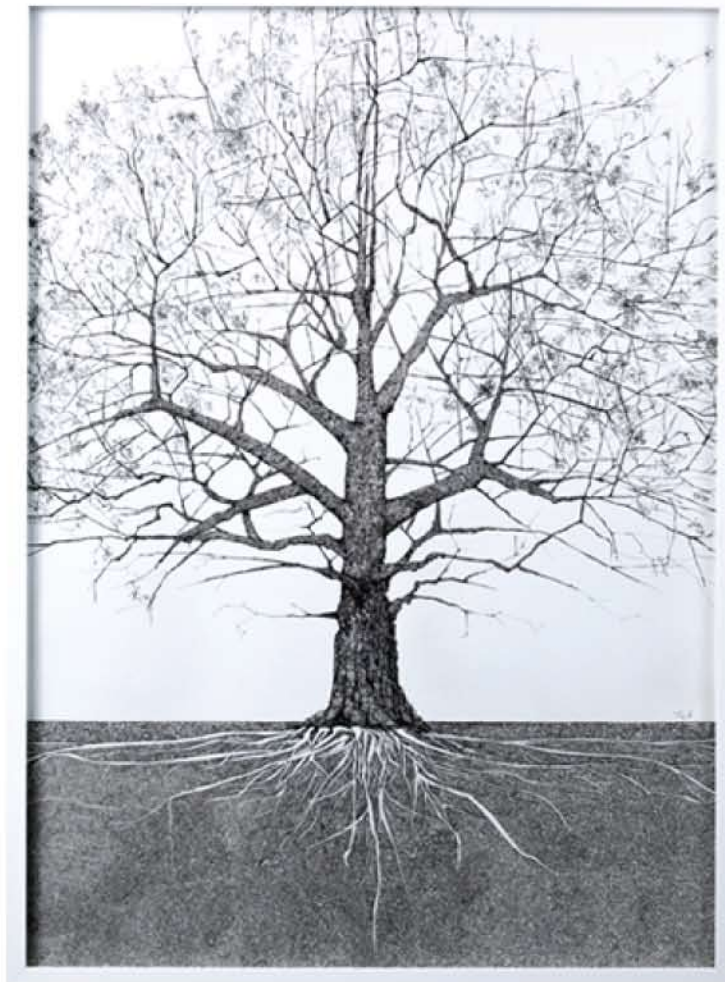

dream in black and white

18" x 24"
serigraph
edition of 100

butterfly

18" x 24"
serigraph
edition of 100

bird and the bee

18" x 24"
serigraph
edition of 100

mother's reach

30" x 40"